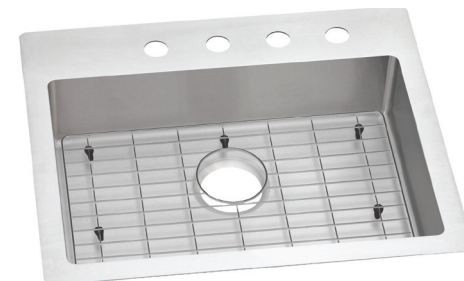

### ELUHAD211555PD

Lustertone Classic Stainless Steel  
23-1/2" x 18-1/4" x 5-3/8" Single Bowl  
Undermount ADA Sink With Perfect Drain

**ELUHAD281655**

Lustertone Classic Stainless Steel  
30-1/2" x 18-1/2" x 5-3/8", Single Bowl  
Undermount ADA Sink

**ELUHAD281655PD**

Lustertone Classic Stainless Steel  
30-1/2" x 18-1/2" x 5-3/8" Single Bowl  
Undermount ADA Sink With Perfect Drain

**Dual Mount**

**ECTSRAD25226TBG**

Crosstown® Stainless Steel  
25" x 22" x 6", Single Bowl  
Dual Mount ADA Sink Kit