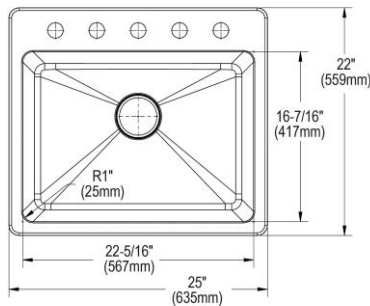

Shipping dimensions:

29-1/4" x 26-1/4" x 16-1/2"

Approx. ship weight: 55 lbs.

- Dimensions: 25" x 18-1/2" x 11-13/16"
- 3-5/8" (92mm) drain opening
- 30" minimum cabinet size
- Features: Perfect Drain

ELG252212PD \$677.00

**Elkay Quartz Classic 25" x 22" x 11-13/16", Top Mount
Laundry Sink with Perfect Drain**

Includes: One LKPDQ1CR Perfect Drain and Strainer

Optional Accessories

Drain LKPDQ1LS \$65.00

Shipping dimensions:

29-1/4" x 26-1/4" x 16-1/2"

Approx. ship weight: 55 lbs.

- Dimensions: 25" x 22" x 11-13/16"
- 3-5/8" (92mm) drain opening
- 30" minimum cabinet size
- Features: Perfect Drain