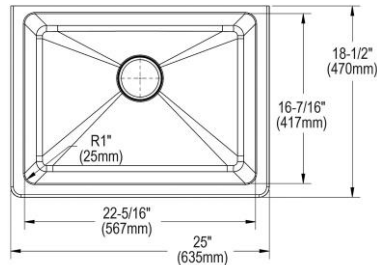

ELGU251912PD \$760.00

**Elkay Quartz Classic 25" x 18-1/2" x 11-13/16",
Undermount Laundry Sink with Perfect Drain**

Includes: One LKPDQ1CR Perfect Drain and Strainer

Optional Accessories

Drain LKPDQ1LS \$65.00

Shipping dimensions:

29-1/4" x 26-1/4" x 16-1/2"

Approx. ship weight: 55 lbs.

- Dimensions: 25" x 18-1/2" x 11-13/16"
- 3-5/8" (92mm) drain opening
- 30" minimum cabinet size
- Features: Perfect Drain

ELG252212PD \$677.00

**Elkay Quartz Classic 25" x 22" x 11-13/16", Top Mount
Laundry Sink with Perfect Drain**

Includes: One LKPDQ1CR Perfect Drain and Strainer

Optional Accessories

Drain LKPDQ1LS \$65.00

Shipping dimensions:

29-1/4" x 26-1/4" x 16-1/2"

Approx. ship weight: 55 lbs.

- Dimensions: 25" x 22" x 11-13/16"
- 3-5/8" (92mm) drain opening
- 30" minimum cabinet size
- Features: Perfect Drain