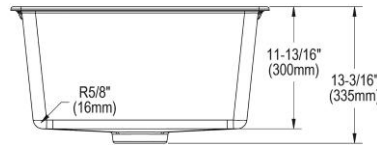

ELGU251912PD \$760.00

**Elkay Quartz Classic 25" x 18-1/2" x 11-13/16",
Undermount Laundry Sink with Perfect Drain**

Includes: One LKPDQ1CR Perfect Drain and Strainer

Optional Accessories

Drain LKPDQ1LS \$65.00

Shipping dimensions:

29-1/4" x 26-1/4" x 16-1/2"

Approx. ship weight: 55 lbs.

- Dimensions: 25" x 18-1/2" x 11-13/16"
- 3-5/8" (92mm) drain opening
- 30" minimum cabinet size
- Features: Perfect Drain

ELG252212PD \$677.00

**Elkay Quartz Classic 25" x 22" x 11-13/16", Top Mount
Laundry Sink with Perfect Drain**

Includes: One LKPDQ1CR Perfect Drain and Strainer

Optional Accessories

Drain LKPDQ1LS \$65.00

Shipping dimensions:

29-1/4" x 26-1/4" x 16-1/2"

Approx. ship weight: 55 lbs.

- Dimensions: 25" x 22" x 11-13/16"
- 3-5/8" (92mm) drain opening
- 30" minimum cabinet size
- Features: Perfect Drain