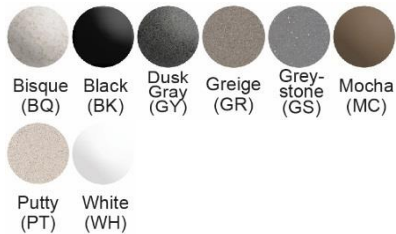

Shipping dimensions:

29-1/4" x 26-1/4" x 16-1/2"

Approx. ship weight: 55 lbs.

- Dimensions: 25" x 18-1/2" x 11-13/16"
- 3-5/8" (92mm) drain opening
- 30" minimum cabinet size
- Features: Perfect Drain